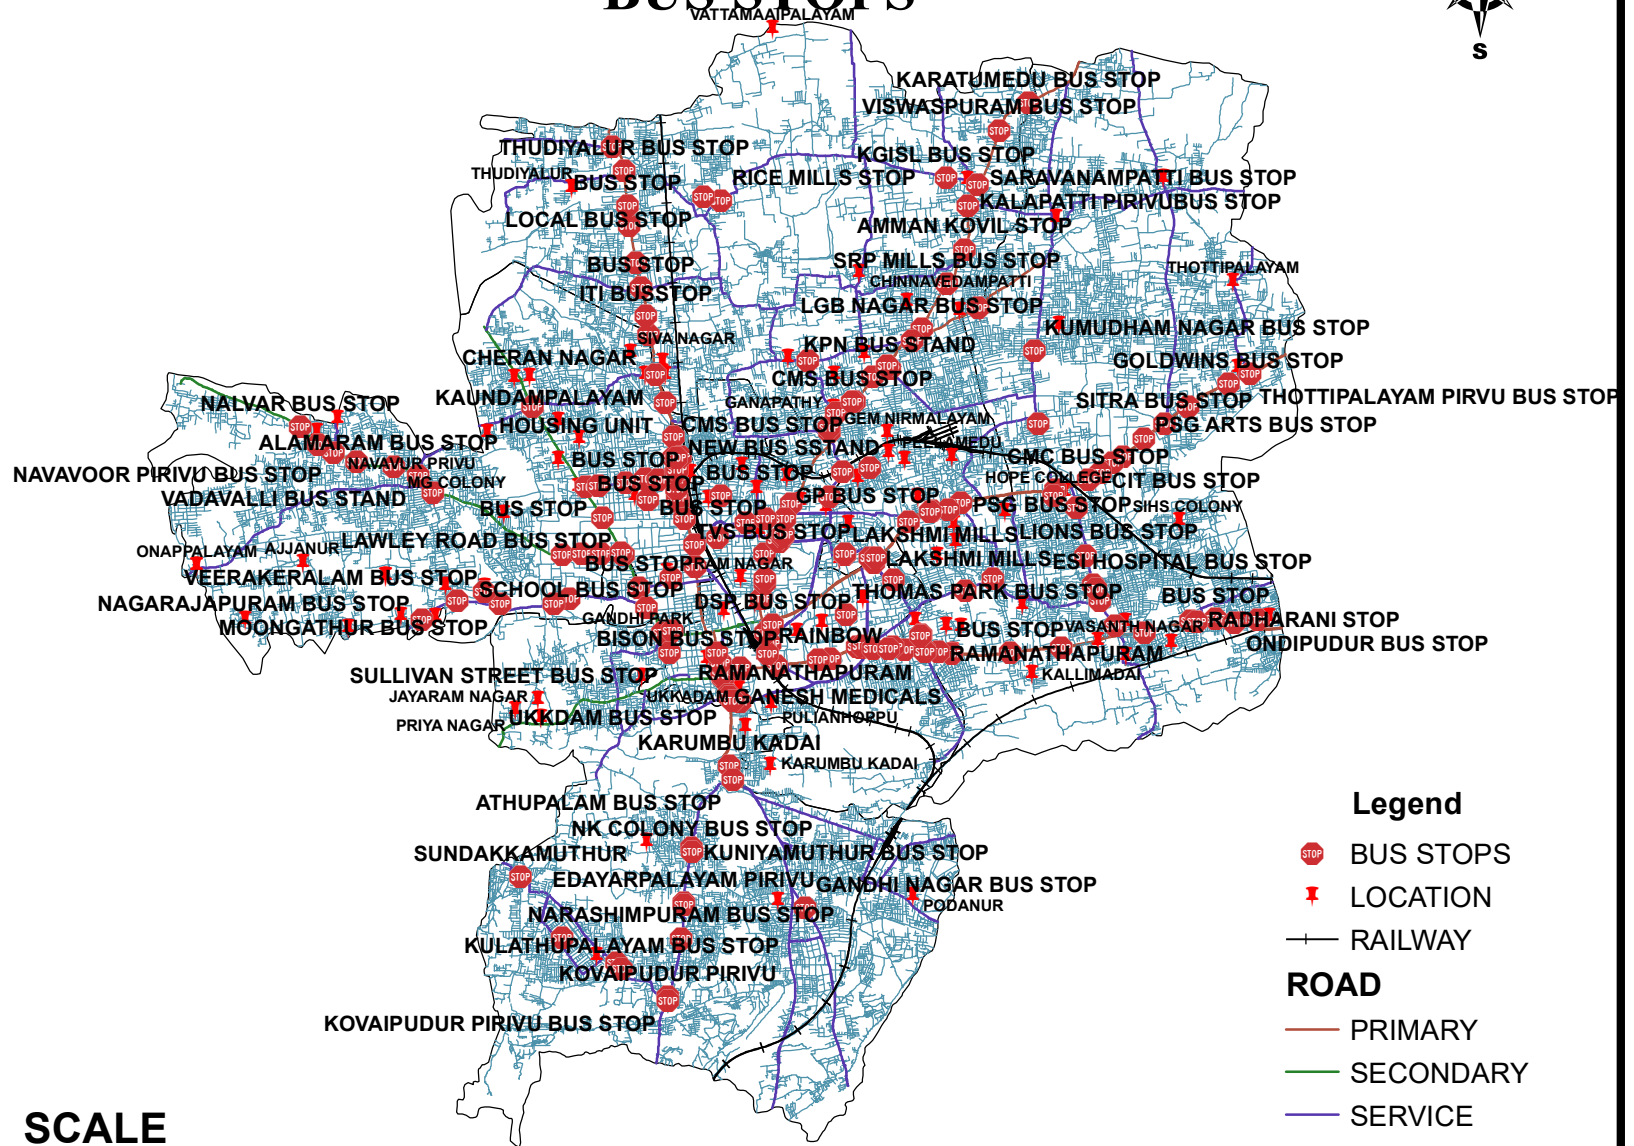

COIMBATORE CITY - TRANSPORT BUS STOPS

SCALE

0 0.75 1.5 3 4.5 6

Kilometers